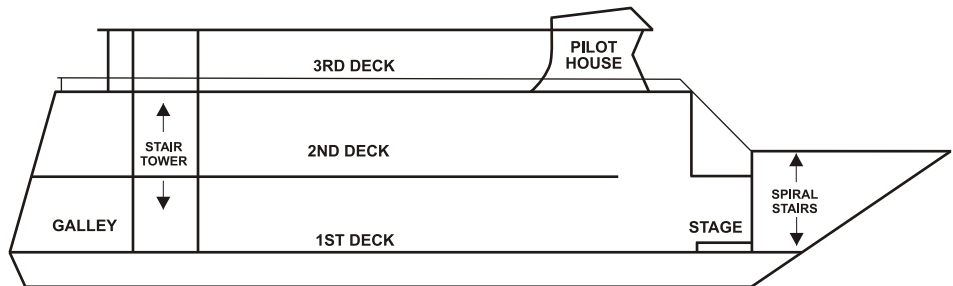

StarLite Majesty

Room Capacities	Dining	Cocktail
First Deck	160	175
Second Deck	120	140
Entire Ship	280	400

StarLite

 DINING CRUISES

For a dazzling night out

Clearwater Beach Marina

 727-462-2628 800-444-4814 Fax 727-446-4814 www.StarLiteCruises.com